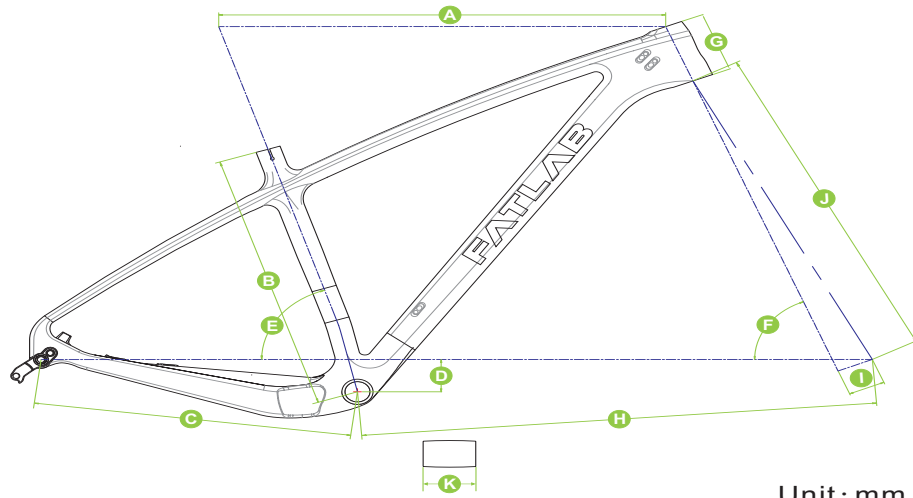

FATLAB 650B+ Carbon Frame Geometry

Unit: mm

PART	SIZE	XS	S	M	L	XL
A	Top Tube Length (Horizontal)	559	584	616.5	635.6	660.6
B	Seat Tube Length (C to T)	356	394	432	483	533
C	Chain Stay Length	440	440	440	440	440
D	BB. Drop	55	55	55	55	55
E	Seat Tube Angle	77.2°	77.2°	77.2°	77.2°	77.2°
F	Head Tube Angle	68°	68°	68°	68°	68°
G	Head Tube Length	95	95	100	100	100
H	Front Center Distance	TBD	TBD	TBD	TBD	TBD
I	Fork Offset	51	51	51	51	51
J	Fork AC Length	TBD	TBD	TBD	TBD	TBD
K	BB Shell Size	73 (BSA)	73 (BSA)	73 (BSA)	73 (BSA)	73 (BSA)